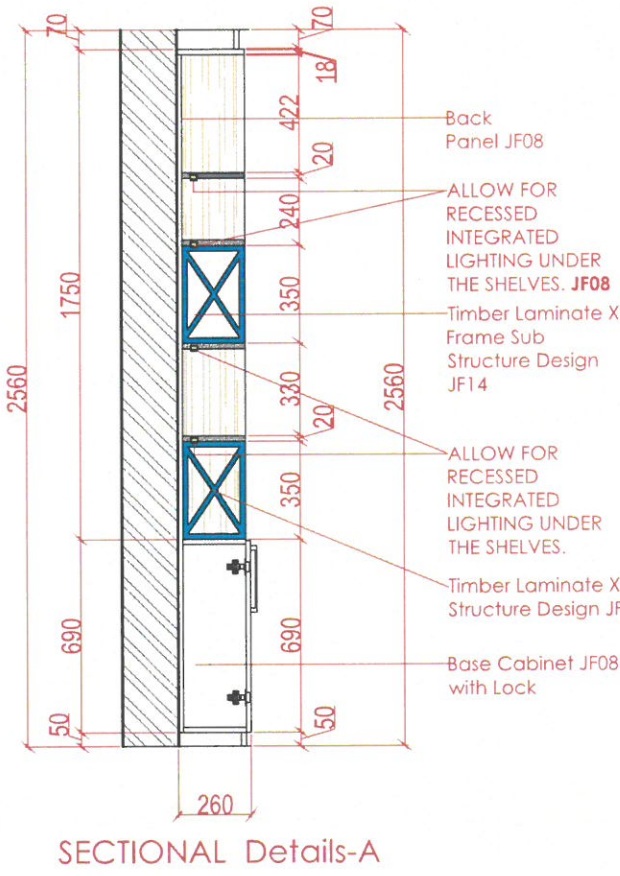

Joinery J05- Back Wall Reception Desk

ITEM E ON THE LIST
QTY 1

- ADJUSTABLE SHELVES TO ALL CABINETS
- JF05 LAMINATE WITHIN THE CARCASS
- JF07 Handles.

J05

FINISHES

JF14
Colour: Blue Laminate to match WF04
Laminate Finish

FOR APPROVAL

Project No. : ---
Scale : N/A
Drawn by : OBJ
Checked : OBJ
Cad File : CAD_FILE

Sheet title
J05- Back Wall Reception Desk

Floor Plan , Elevation and Sectional Details

Dwg No.	No.
WS-DS-SD-TP-008	SHEET 1