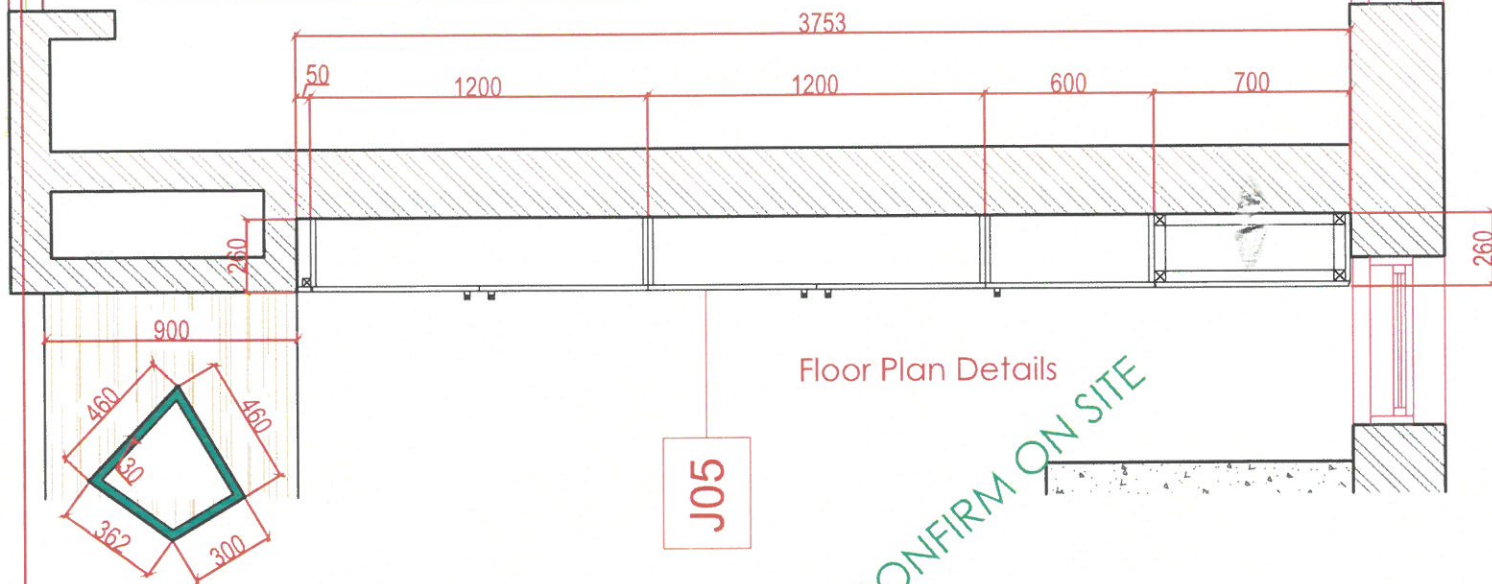

Joinery J05- Back Wall Reception Desk

ITEM E ON THE LIST
QTY 1

- ADJUSTABLE SHELVES TO ALL CABINETS
- JF05 LAMINATE WITHIN THE CARCASS
- JF07 Handles.

J05

FINISHES

JF14
Colour: Blue Laminate to match WF04
Laminate Finish

FOR APPROVAL

Project No. : ---
Scale : N/A
Drawn by : OBJ
Checked : OBJ
Cad File : CAD_FILE

Sheet title
J05- Back Wall Reception Desk

Floor Plan , Elevation and Sectional Details

Dwg No.	No.
WS-DS-SD-TP-008	SHEET 1