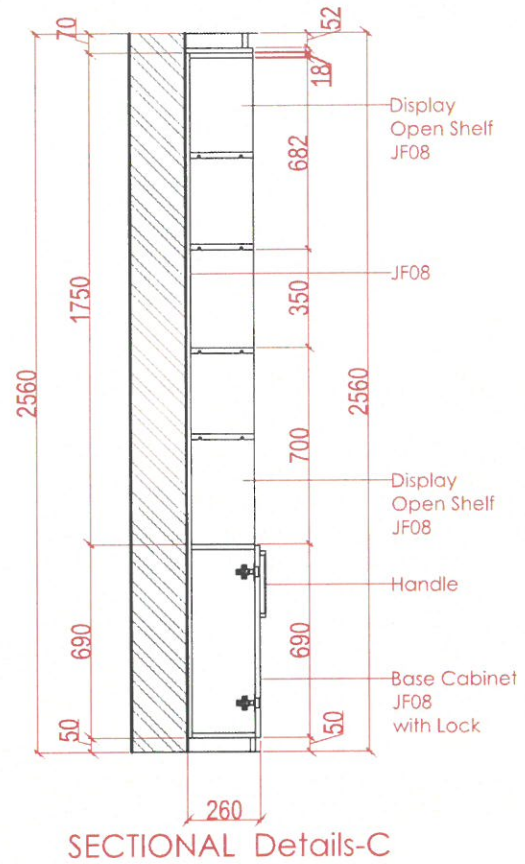

Joinery J05- Back Wall Reception Desk

ITEM E ON THE LIST
QTY 1

- ADJUSTABLE SHELVES TO ALL CABINETS
- JF05 LAMINATE WITHIN THE CARCASS
- JF07 Handles.

J05

FINISHES

JF14
Colour: Blue Laminate to match WF04
Laminate Finish

FOR APPROVAL

Project No. : ---
Scale : N/A
Drawn by : OBJ
Checked : OBJ
Cad File : CAD_FILE

Sheet title
J05- Back Wall Reception Desk

Floor Plan , Elevation and Sectional Details

Dwg No.	No.
WS-DS-SD-TP-008	SHEET 1