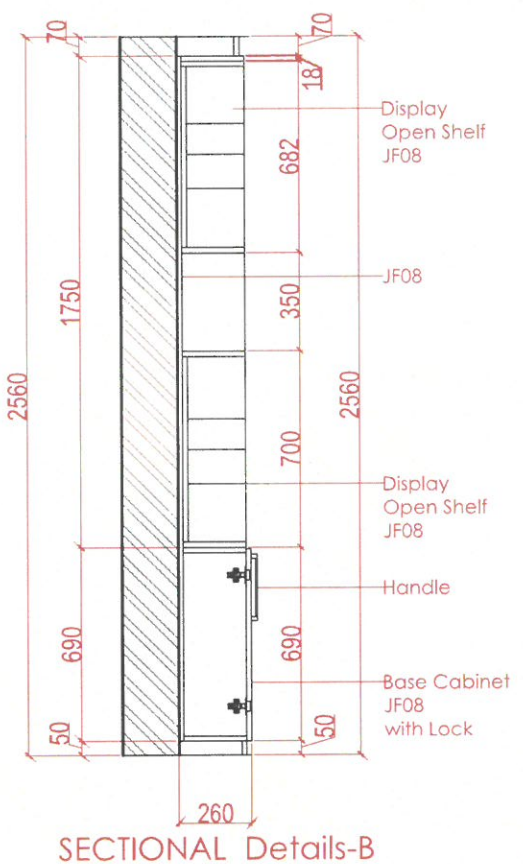

Joinery J05- Back Wall Reception Desk

ITEM E ON THE LIST
QTY 1

- ADJUSTABLE SHELVES TO ALL CABINETS
- JF05 LAMINATE WITHIN THE CARCASS
- JF07 Handles.

J05

FINISHES

JF14
Colour: Blue Laminate to match WF04
Laminate Finish

FOR APPROVAL

Project No. : ---
Scale : N/A
Drawn by : OBJ
Checked : OBJ
Cad File : CAD_FILE

Sheet title
J05- Back Wall Reception Desk

Floor Plan , Elevation and Sectional Details

Dwg No.	No.
WS-DS-SD-TP-008	SHEET 1