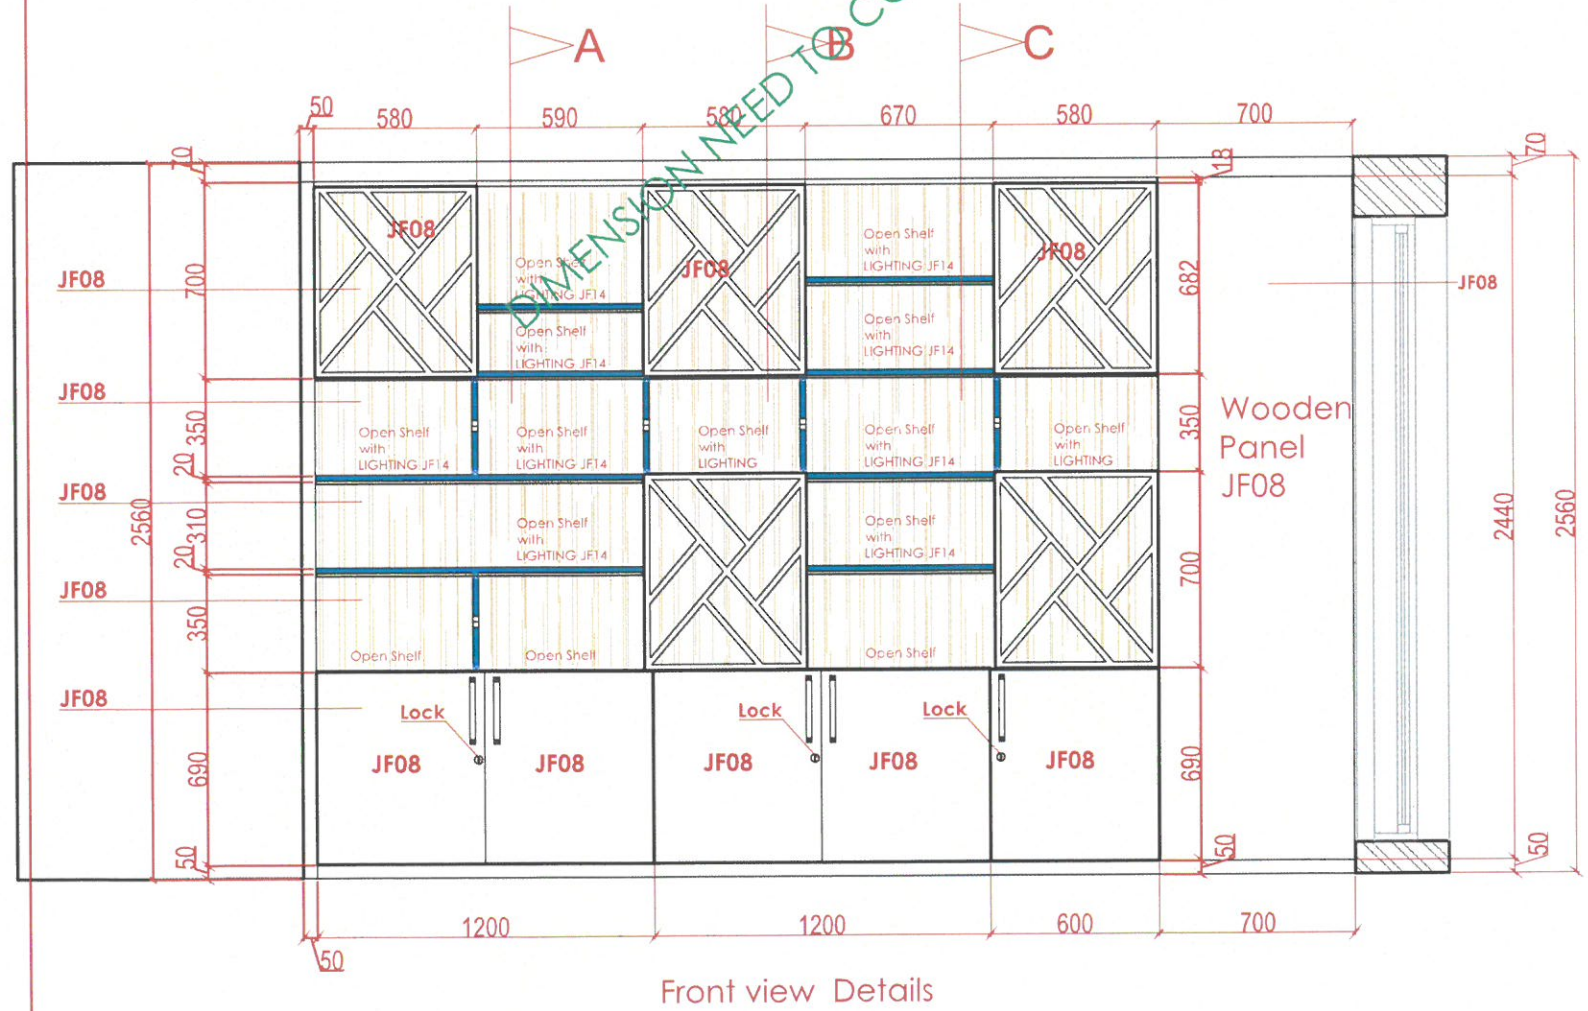

Joinery J05- Back Wall Reception Desk

ITEM E ON THE LIST
QTY 1

- ADJUSTABLE SHELVES TO ALL CABINETS
- JF05 LAMINATE WITHIN THE CARCASS
- JF07 Handles.

J05

FINISHES

JF14
Colour: Blue Laminate to match WF04
Laminate Finish

JF08
Finish: H3359 ST32
Light Natural Davenport Oak
Laminate Finish

JF05
Laminate Finish:
WITHIN THE CARCASS

www.wood-styles.com

Copyright of designs shown herein is retained by this office. Authority is required for any reproduction. © Copyright Wood-styles Ltd.

FOR APPROVAL

Project No. : ---
Scale : N/A
Drawn by : OBJ
Checked : OBJ
Cad File : CAD_FILE

Sheet title
J05- Back Wall Reception Desk

Floor Plan , Elevation and Sectional Details

Dwg No.	No.
WS-DS-SD-TP-008	SHEET 1